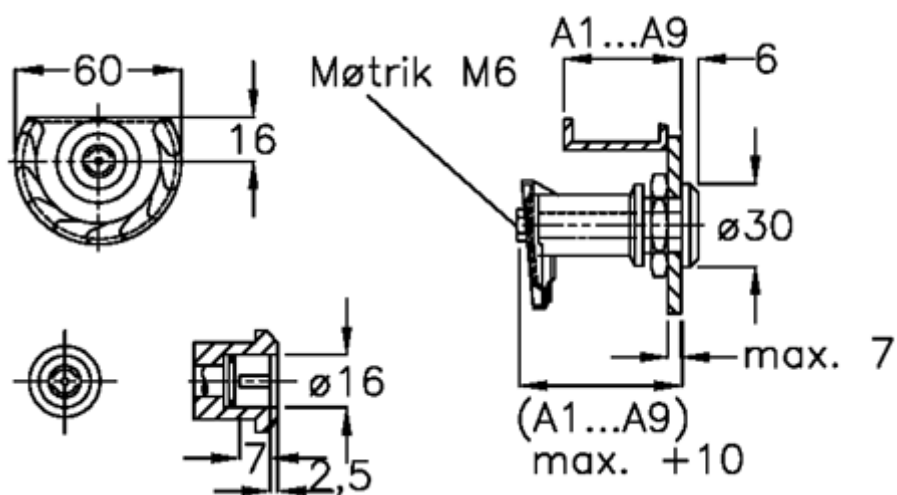

Data Sheet

Article number: 20918038

Description: E+G Door lock
GN 119-VDE-A8

Measures

Door + frame thickness = 52-60

Measure type = A8